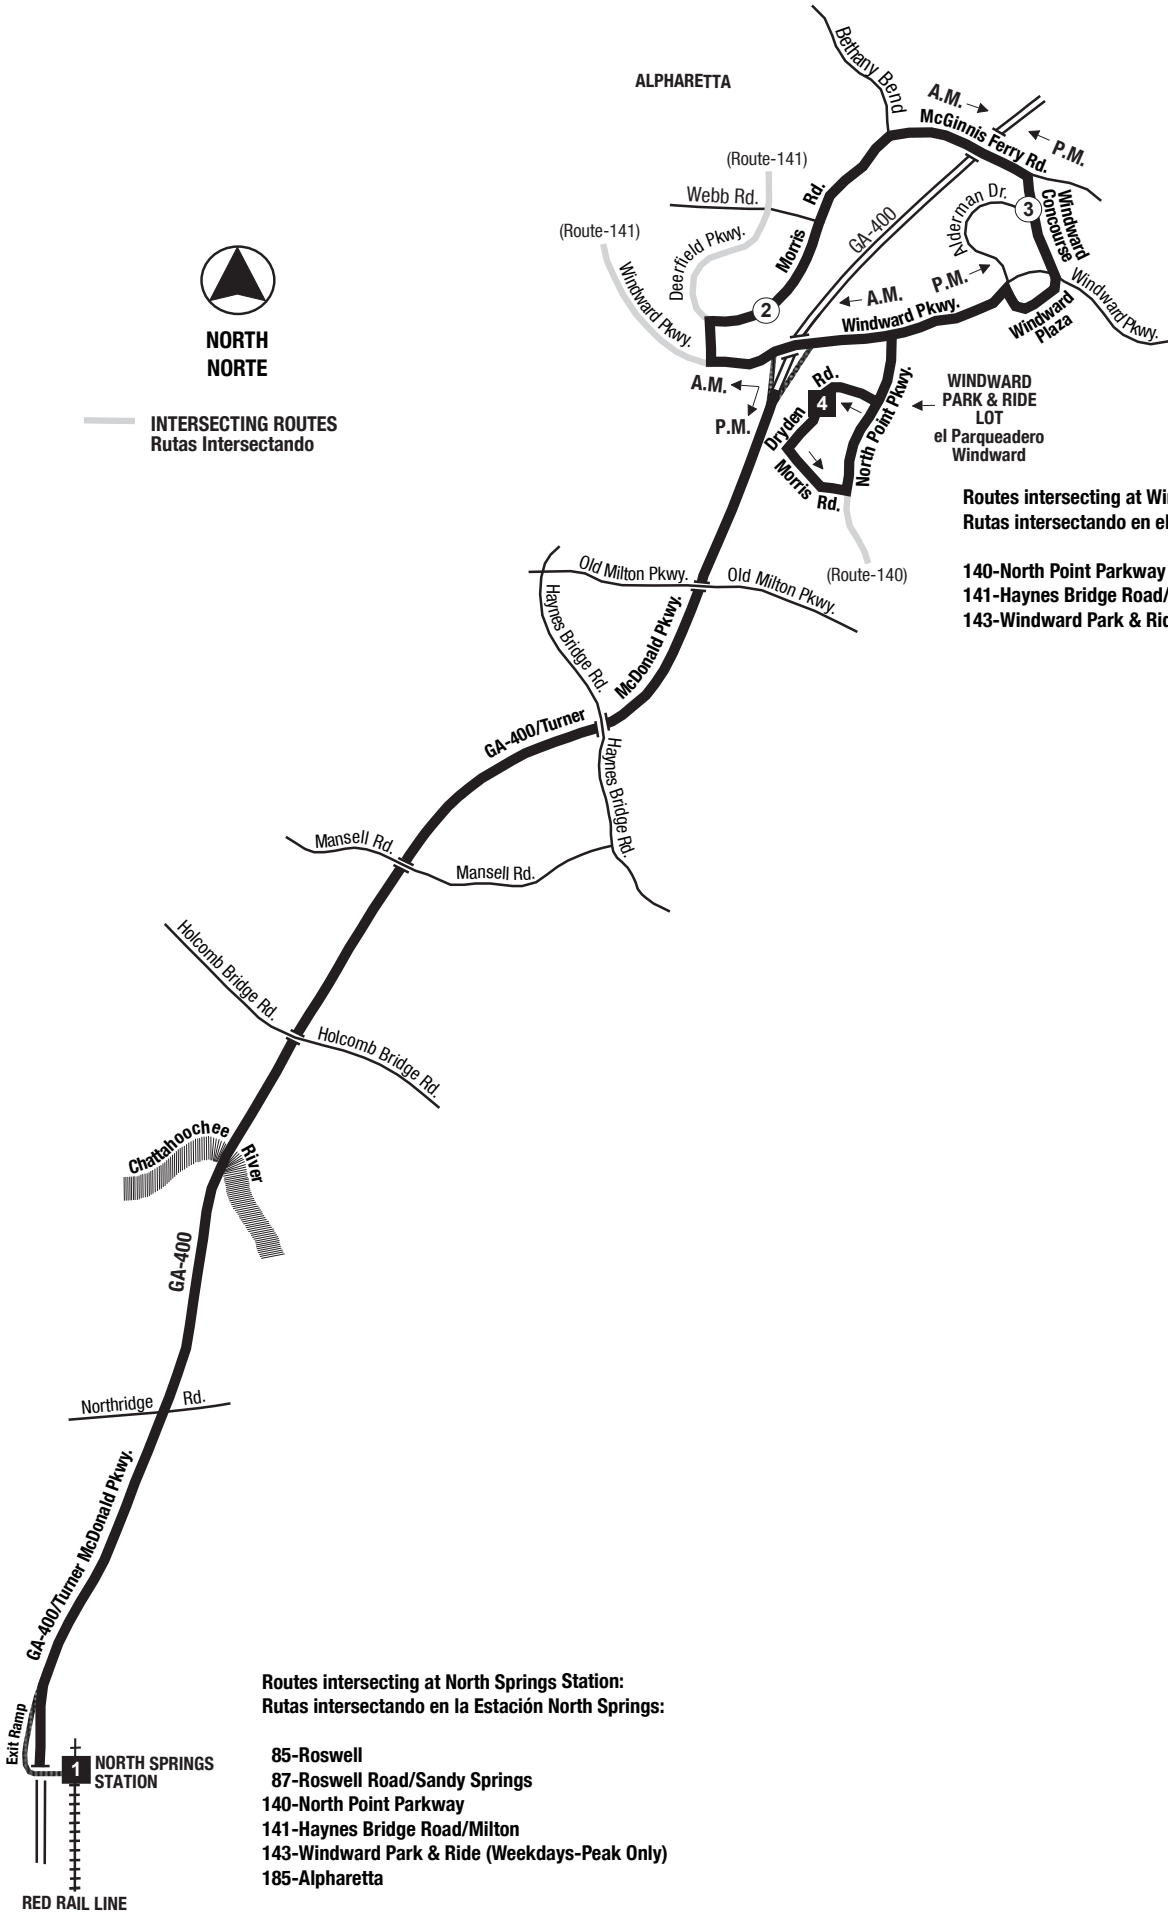

NORTH
NORTE

INTERSECTING ROUTES
Rutas Intersectando

Routes intersecting at Windward Park & Ride Lot:
Rutas intersectando en el Parqueadero Windward:

- 140-North Point Parkway
- 141-Haynes Bridge Road/Milton
- 143-Windward Park & Ride (Weekdays-Peak Only)

Routes intersecting at North Springs Station:
Rutas intersectando en la Estación North Springs:

- 85-Roswell
- 87-Roswell Road/Sandy Springs
- 140-North Point Parkway
- 141-Haynes Bridge Road/Milton
- 143-Windward Park & Ride (Weekdays-Peak Only)
- 185-Alpharetta

RED RAIL LINE