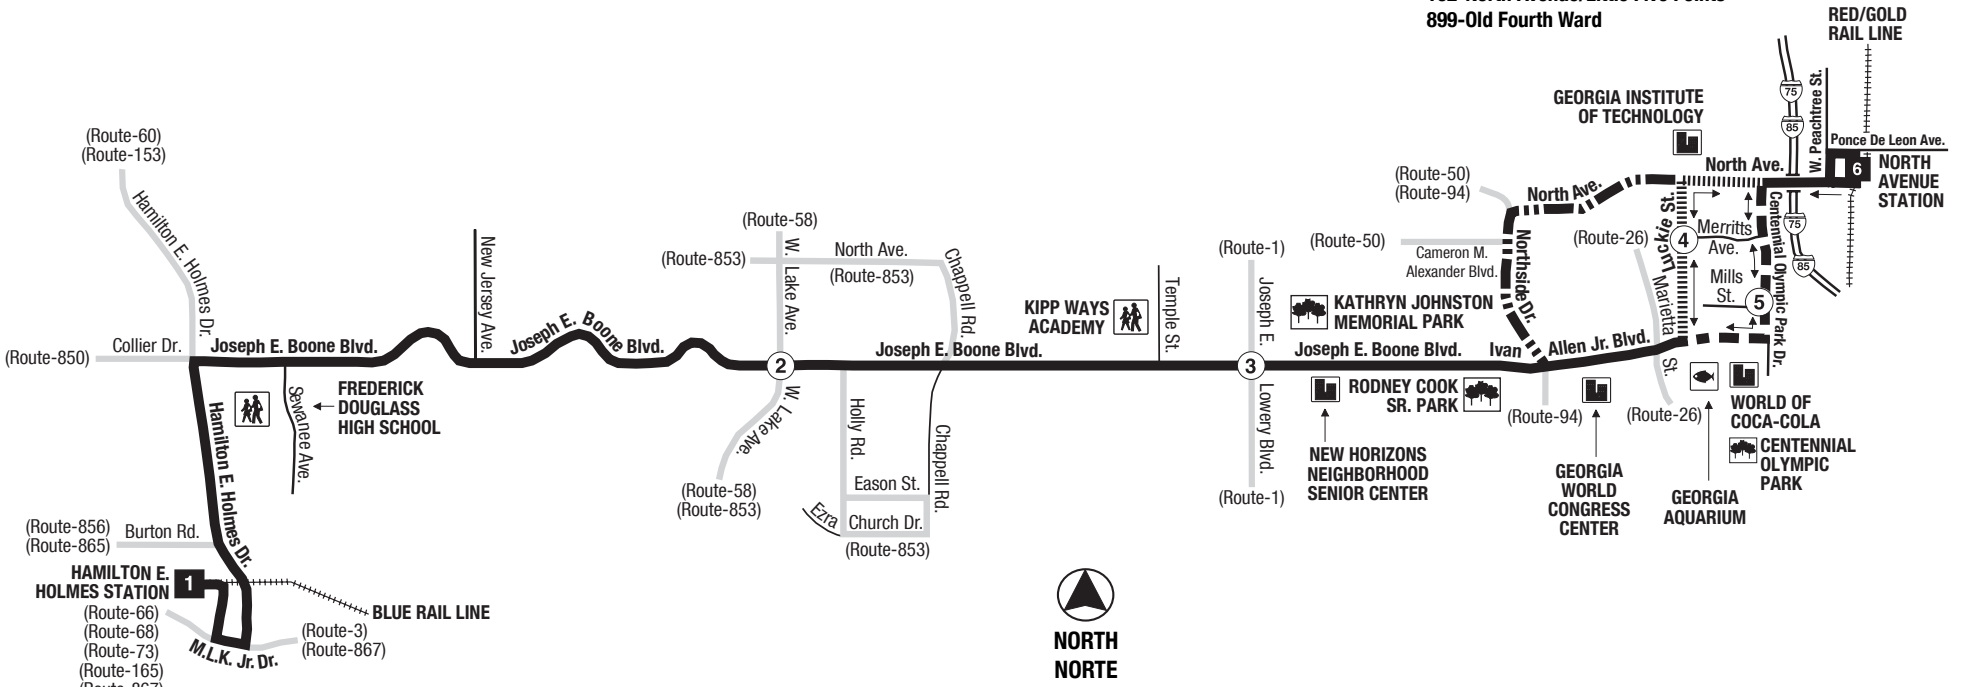

**Routes intersecting at North Avenue Station:
Rutas intersectando en la Estación North Avenue:**

- 2-Ponce De Leon Avenue/Druid Hills**
- 50-Donald Lee Hollowell Parkway**
- 51-Joseph E. Boone Boulevard**
- 102-North Avenue/Little Five Points**
- 899-Old Fourth Ward**

**Routes intersecting at Hamilton E. Holmes Station:
Rutas intersectando en la Estación Hamilton E. Holmes:**

- 3-Martin Luther King, Jr. Drive/Auburn Avenue**
- 51-Joseph E. Boone Boulevard**
- 60-Hightower Road**
- 66-Lynhurst Drive/Princeton Lakes**
- 68-Benjamin E. Mays Drive**
- 73-Fulton Industrial**
- 153-James Jackson Parkway**
- 165-Fairburn Road**
- 201-Six Flags Over Georgia**
- 850-Carroll Heights/Fairburn Heights**
- 856-Baker Hills/Wilson Mill Meadows**
- 865-Boulder Park Drive**
- 867-Peyton Forest/Dixie Hills**
- CobbLinc**

-  **INTERSECTING ROUTES**
Rutas Intersectando
-  **ALTERNATING TRIPS VIA LUCKIE ST**
Viajes alternos a través Luckie St.
-  **ALTERNATING TRIPS VIA CENTENNIAL OLYMPIC PARK DR.**
Viajes alternos a través Centennial Olympic Park Dr.
-  **ROUTE DETOUR DURING SPECIAL EVENTS**
Desvío de ruta durante eventos especiales.