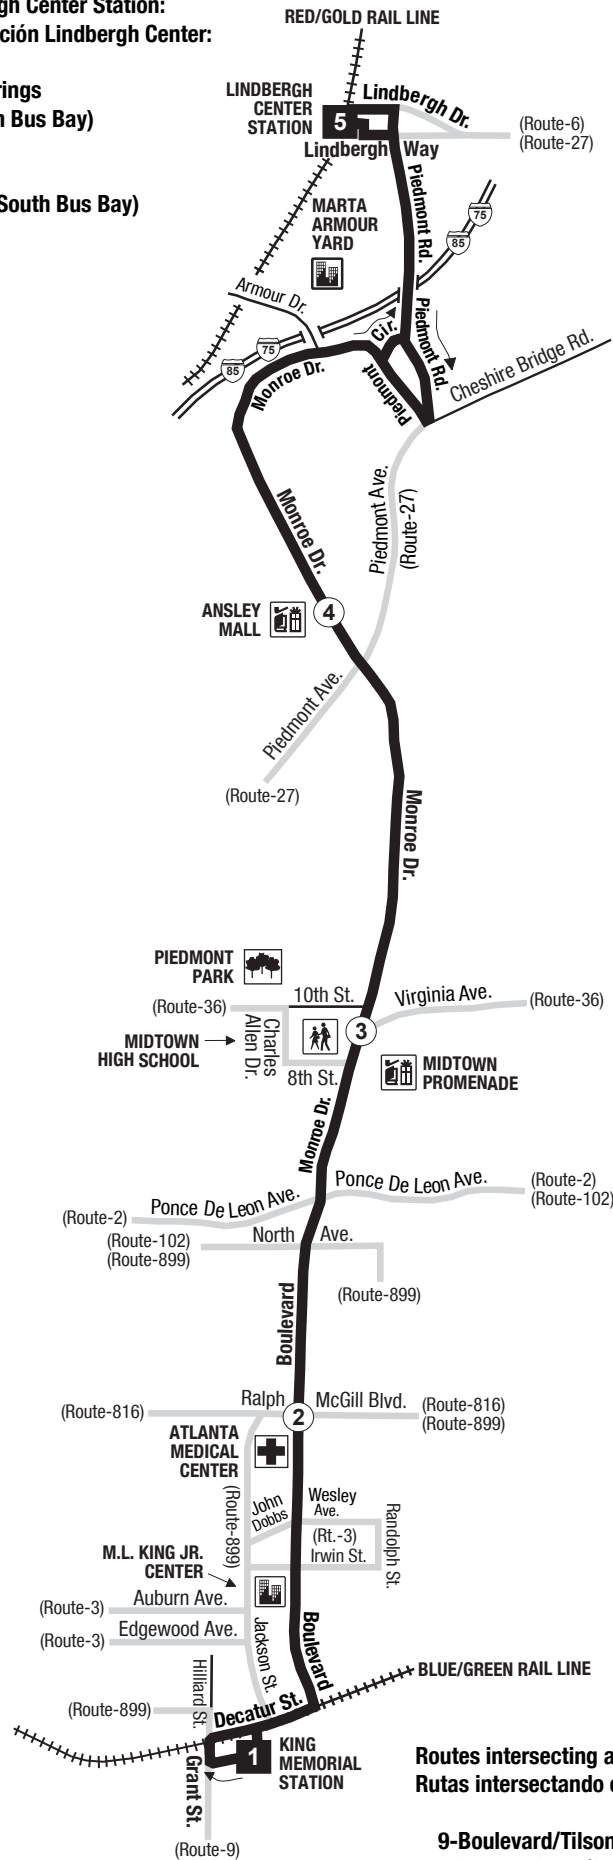

**Routes intersecting at Lindbergh Center Station:
Rutas intersectando en la Estación Lindbergh Center:**

- 5-Piedmont Road/Sandy Springs**
- 6-Clifton Road/Emory (South Bus Bay)**
- 30-Lavista Road**
- 39-Buford Highway**
- 809-Monroe Drive/Boulevard (South Bus Bay)**
- Xpress (South Bus Bay)**

**NORTH
NORTE**

**INTERSECTING ROUTES
Rutas Intersectando**

**Routes intersecting at King Memorial Station:
Rutas intersectando en la Estación King Memorial:**

- 9-Boulevard/Tilson Road**
- 809-Monroe Drive/Boulevard**
- 899-Old Fourth Ward**